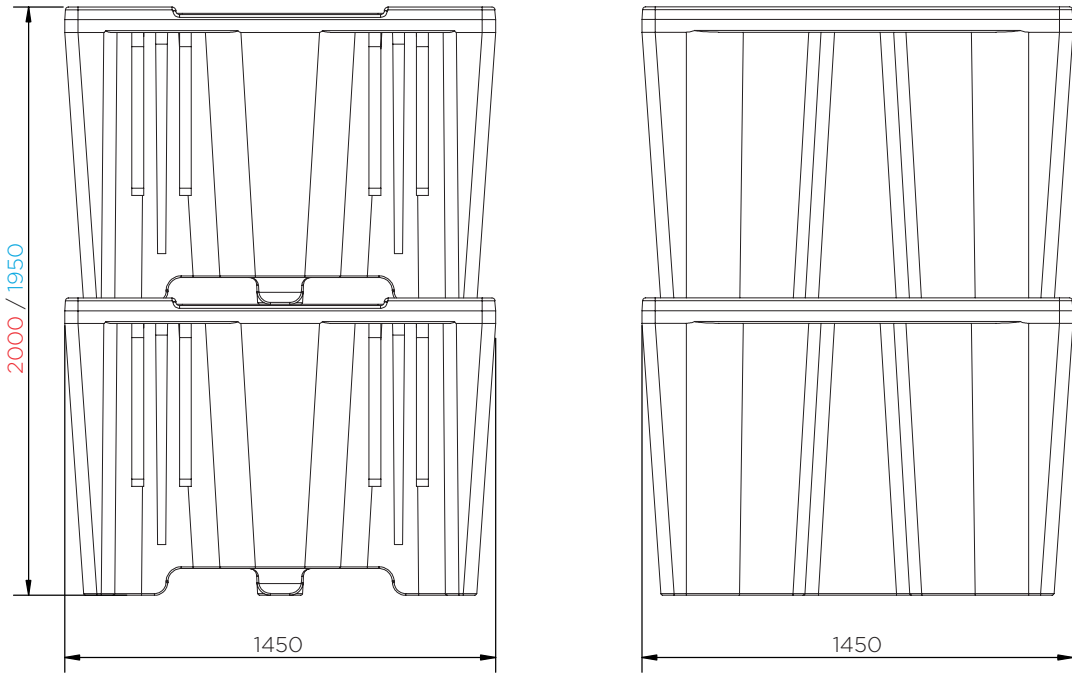

Single IBC Spill Pallet

Technical Data

To select a colour, replace 'XXX' or 'XXX' with one of the following:

001: ● 002: ● or 005 ● 006: ●

	Colours	H x W x D (mm)	Weight (kg)	Max. load (kg)	Capacity (l)	Platform	DIBt
SJ-500-XXX	● ●	1000 x 1450 x 1450	95	2000	1120	✓	-
SJ-500-002/D	●		1000*		Z-40.22-451		
SJ-500-XXX	● ●		1120		-		
SJ-500-006/D	●		1000*		Z-40.22-451		

*Measured to underside of platform

Single IBC Spill Pallet

Technical Data

Single IBC Spill Pallet

Technical Data

SJ-500-XXX / XXX

Pieces per pallet	2
20' container	8
40' high cube container	16
13.6 m trailer	18