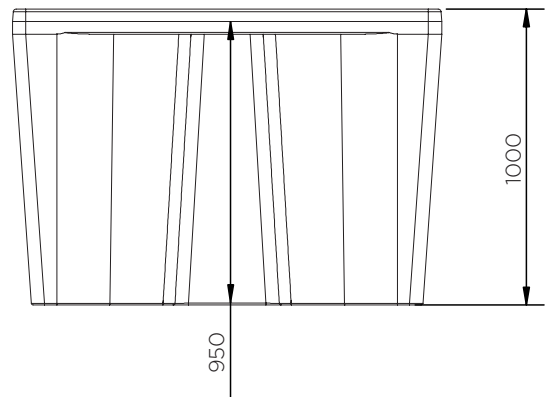

Single IBC Spill Pallet

Technical Data

To select a colour, replace 'XXX' or 'XXX' with one of the following:

001: ● 002: ● or 005 ● 006: ●

	Colours	H x W x D (mm)	Weight (kg)	Max. load (kg)	Capacity (l)	Platform	DIBt
SJ-500-XXX	● ●	1000 x 1450 x 1450	95	2000	1120	✓	-
SJ-500-002/D	●		1000*		Z-40.22-451		
SJ-500-XXX	● ●		1120		-		
SJ-500-006/D	●		1000*		Z-40.22-451		

*Measured to underside of platform

Single IBC Spill Pallet

Technical Data

Single IBC Spill Pallet

Technical Data

SJ-500-XXX / XXX

Pieces per pallet	2
20' container	8
40' high cube container	16
13.6 m trailer	18