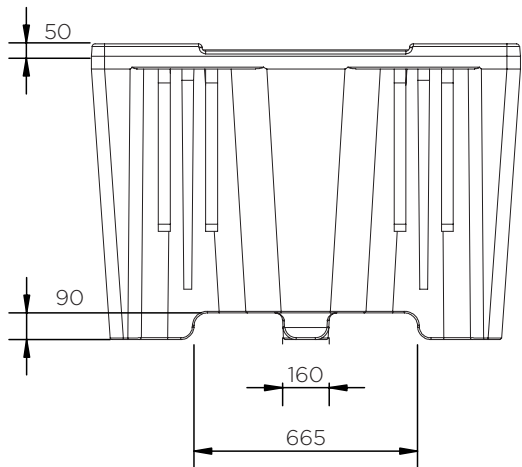

Single IBC Spill Pallet

Technical Data

To select a colour, replace 'XXX' or 'XXX' with one of the following:

001: ● 002: ● or 005 ● 006: ●

	Colours	H x W x D (mm)	Weight (kg)	Max. load (kg)	Capacity (l)	Platform	DIBt
SJ-500-XXX	● ●	1000 x 1450 x 1450	95	2000	1120	✓	-
SJ-500-002/D	●		1000*		Z-40.22-451		
SJ-500-XXX	● ●		1120		-		
SJ-500-006/D	●		1000*		Z-40.22-451		

*Measured to underside of platform

Single IBC Spill Pallet

Technical Data

Single IBC Spill Pallet

Technical Data

SJ-500-XXX / XXX

Pieces per pallet	2
20' container	8
40' high cube container	16
13.6 m trailer	18