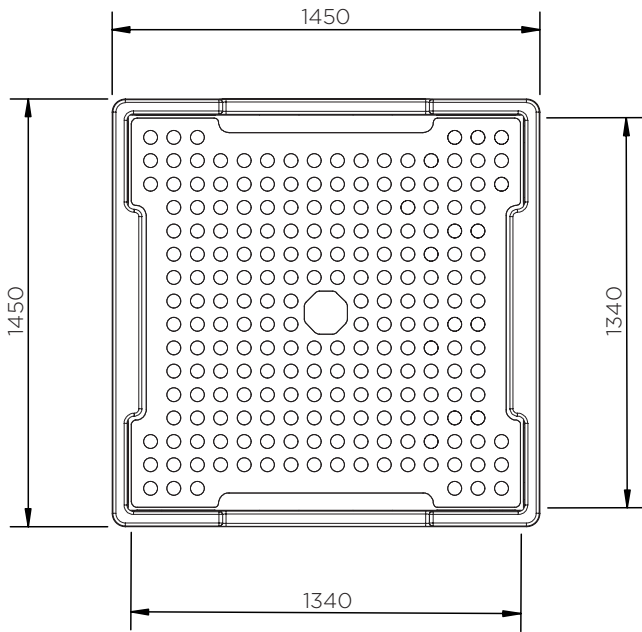

Single IBC Spill Pallet

Technical Data

To select a colour, replace 'XXX' or 'XXX' with one of the following:

001: ● 002: ● or 005 ● 006: ●

	Colours	H x W x D (mm)	Weight (kg)	Max. load (kg)	Capacity (l)	Platform	DIBt
SJ-500-XXX	● ●	1000 x 1450 x 1450	95	2000	1120	✓	-
SJ-500-002/D	●		1000*		Z-40.22-451		
SJ-500-XXX	● ●		1120		-		
SJ-500-006/D	●		1000*		Z-40.22-451		

*Measured to underside of platform

Single IBC Spill Pallet

Technical Data

Single IBC Spill Pallet

Technical Data

SJ-500-XXX / XXX

Pieces per pallet	2
20' container	8
40' high cube container	16
13.6 m trailer	18