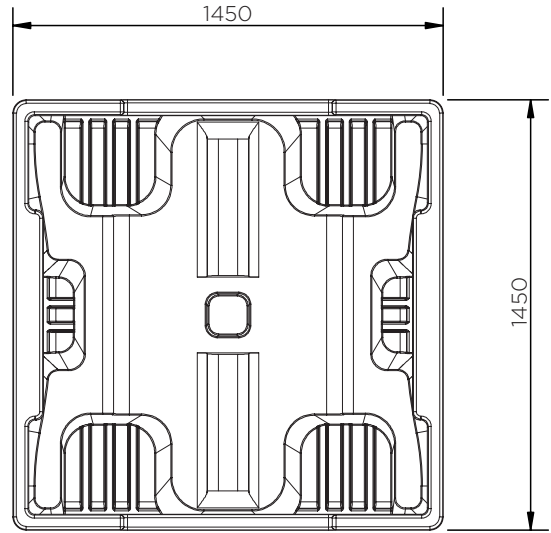

Single IBC Spill Pallet

Technical Data

To select a colour, replace 'XXX' or 'XXX' with one of the following:

001: ● 002: ● or 005 ● 006: ●

	Colours	H x W x D (mm)	Weight (kg)	Max. load (kg)	Capacity (l)	Platform	DIBt
SJ-500-XXX	● ●	1000 x 1450 x 1450	95	2000	1120	✓	-
SJ-500-002/D	●		1000*		Z-40.22-451		
SJ-500-XXX	● ●		1120		-		
SJ-500-006/D	●		1000*		Z-40.22-451		

*Measured to underside of platform

Single IBC Spill Pallet

Technical Data

Single IBC Spill Pallet

Technical Data

SJ-500-XXX / XXX

Pieces per pallet	2
20' container	8
40' high cube container	16
13.6 m trailer	18